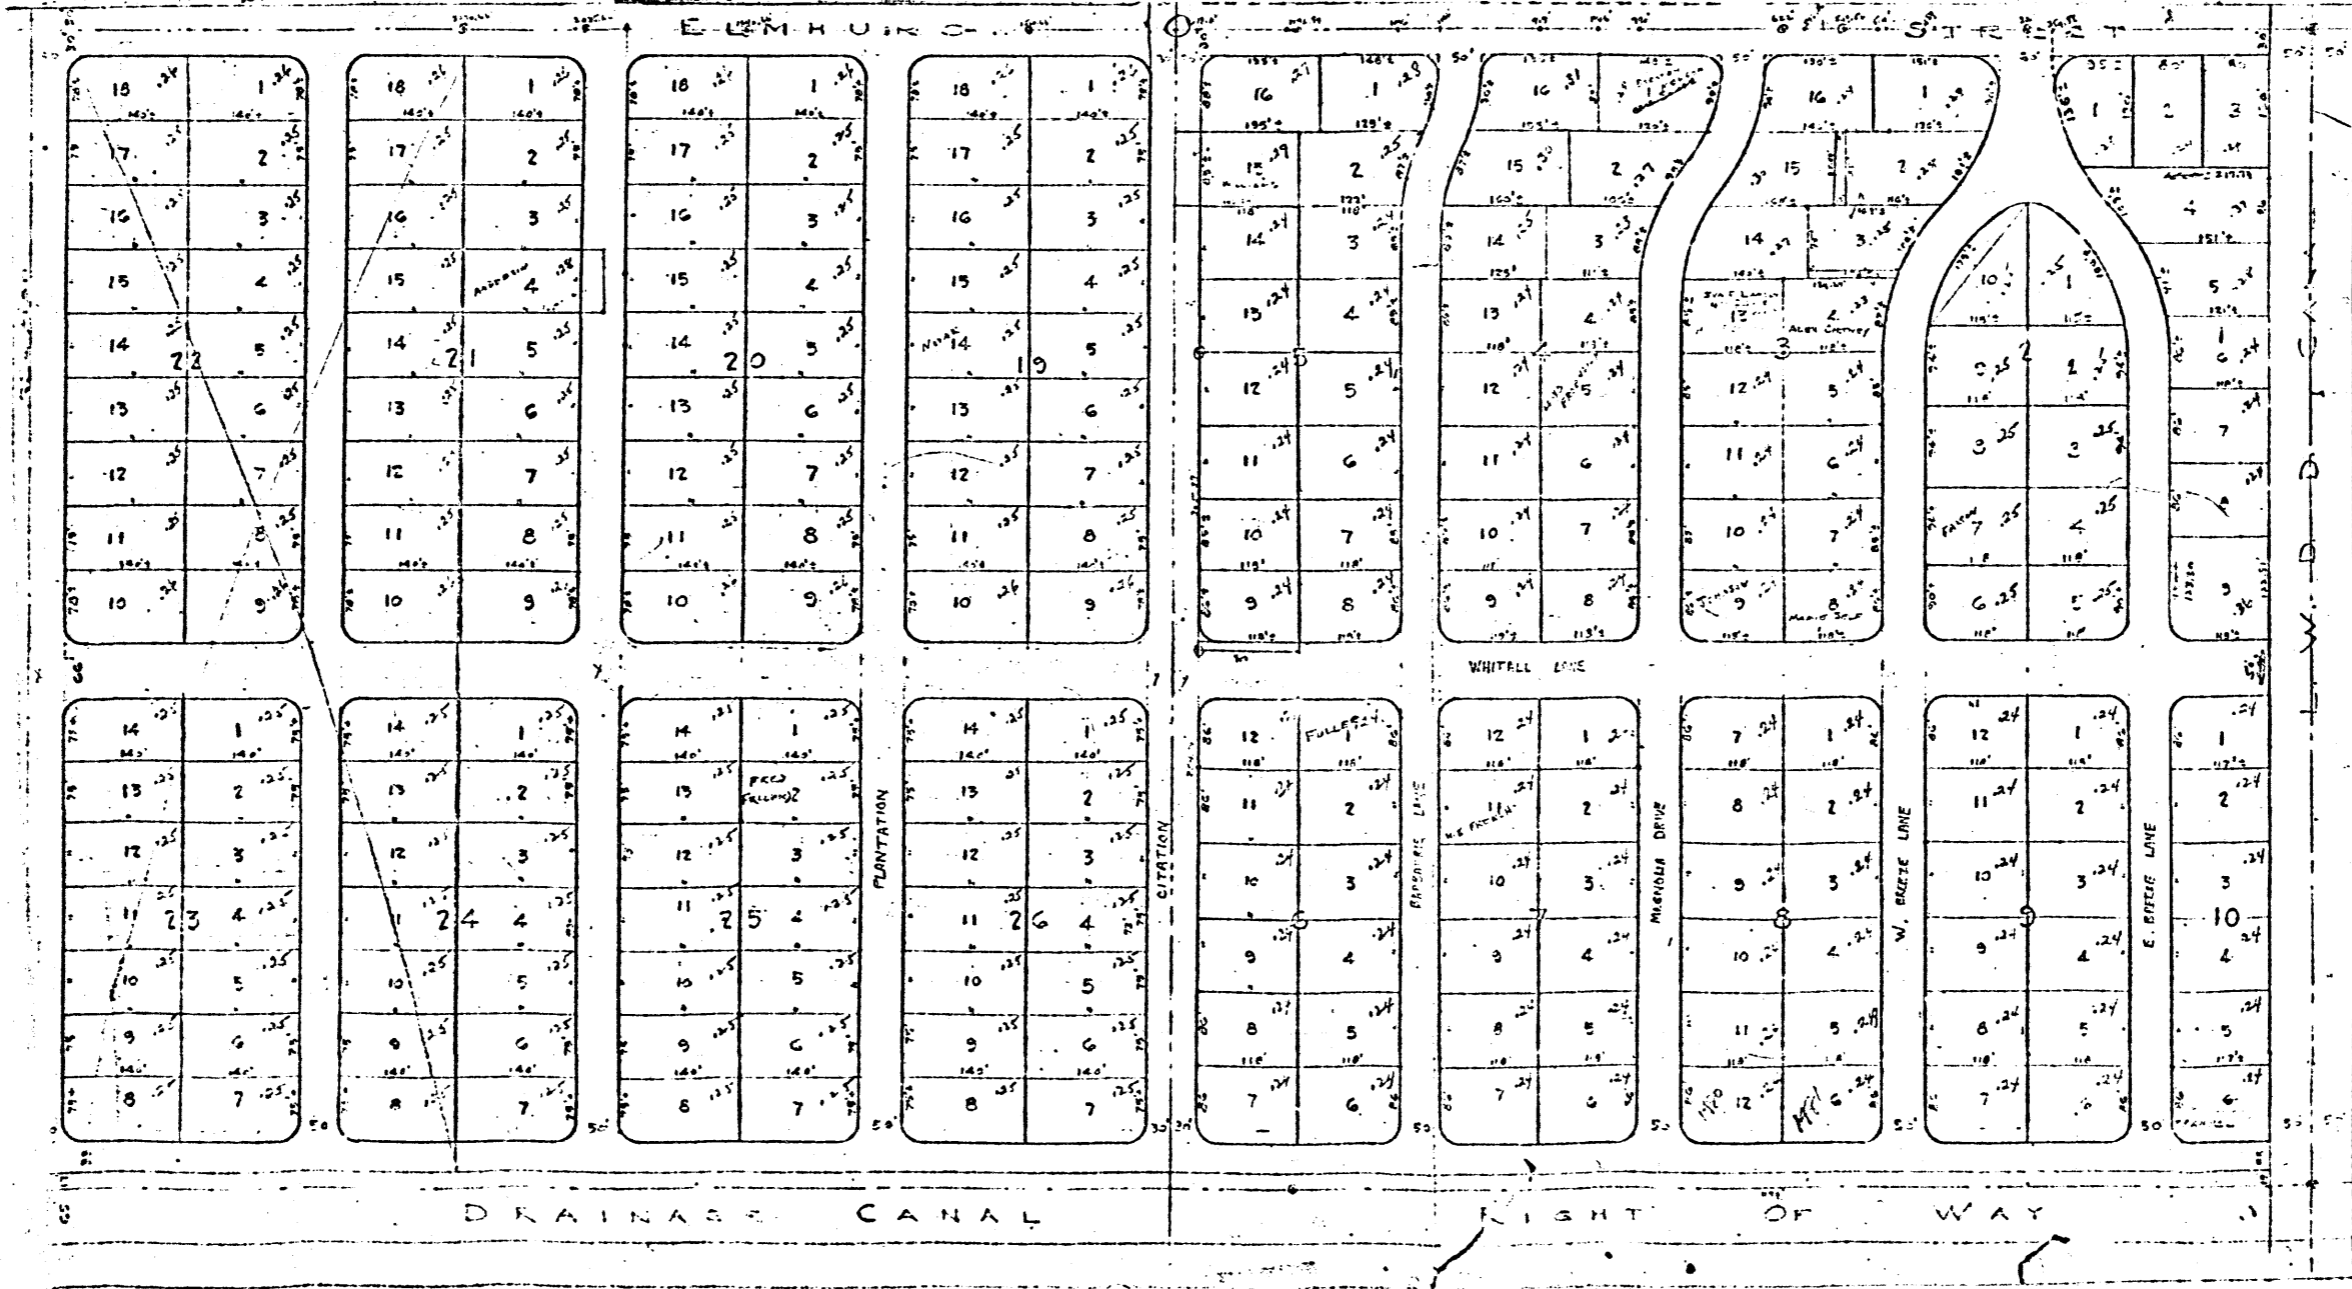

O K E T C H O B S E R

Section Line ROAD

SEE FOR UNCLAD LOTS EVERY 11' IN PLAN

SUGGESTED LAYOUT

Continuation of this map will be found on following page

Continuation of this map will be found on preceding page

AM #8
SHEET 2 OF 2 SHEETS

1" = 100'

NOTE
Easement easements are provided at the
lots except in Block 12. Easement lines
on all streets as shown on this map
are recorded with 15-foot easements
unless otherwise noted. Dimensions are to points of interest.